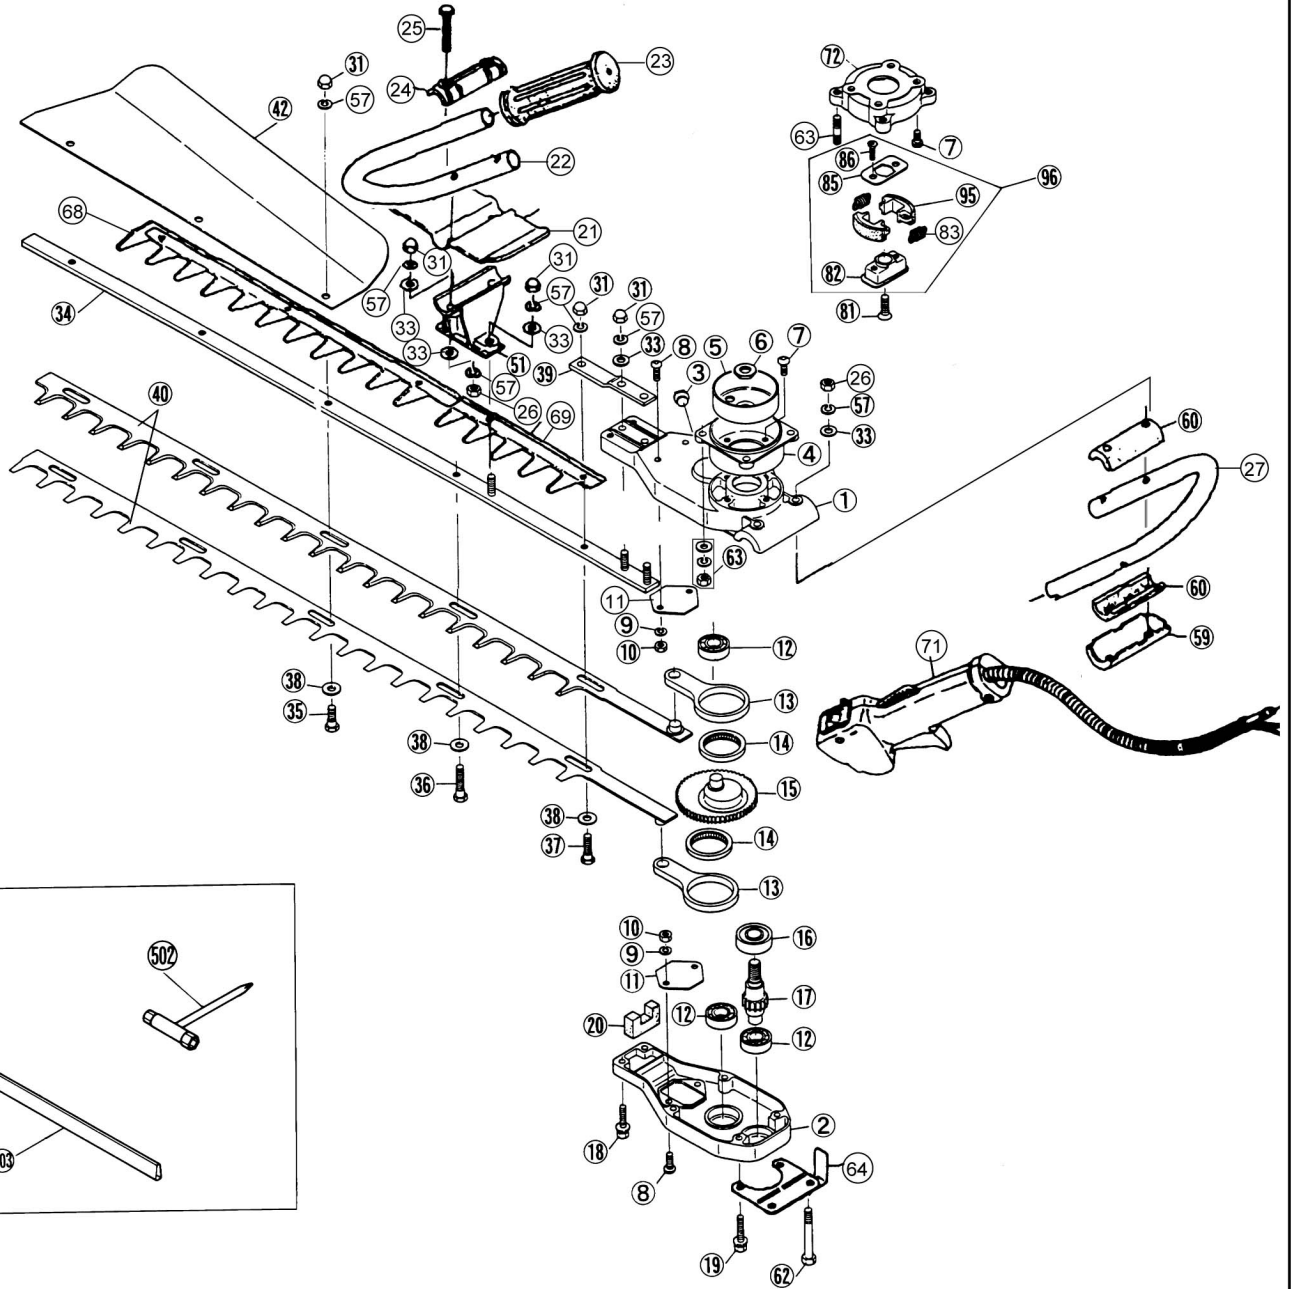

HEDGE TRIMMER

MODEL RH-700

CYLINDER & CRANKCASE SYSTEM

PISTON & CRANKSHAFT SYSTEM

COOLING-EQUIPMENT SYSTEM

ELECTRIC-EQUIPMENT SYSTEM

CONTROL-EQUIPMENT SYSTEM

CARBURETOR SYSTEM

AIR-FILTER & MUFFLER SYSTEM

FUEL-TANK & FUEL-VALVE SYSTEM

STARTER SYSTEM

LABEL SYSTEM